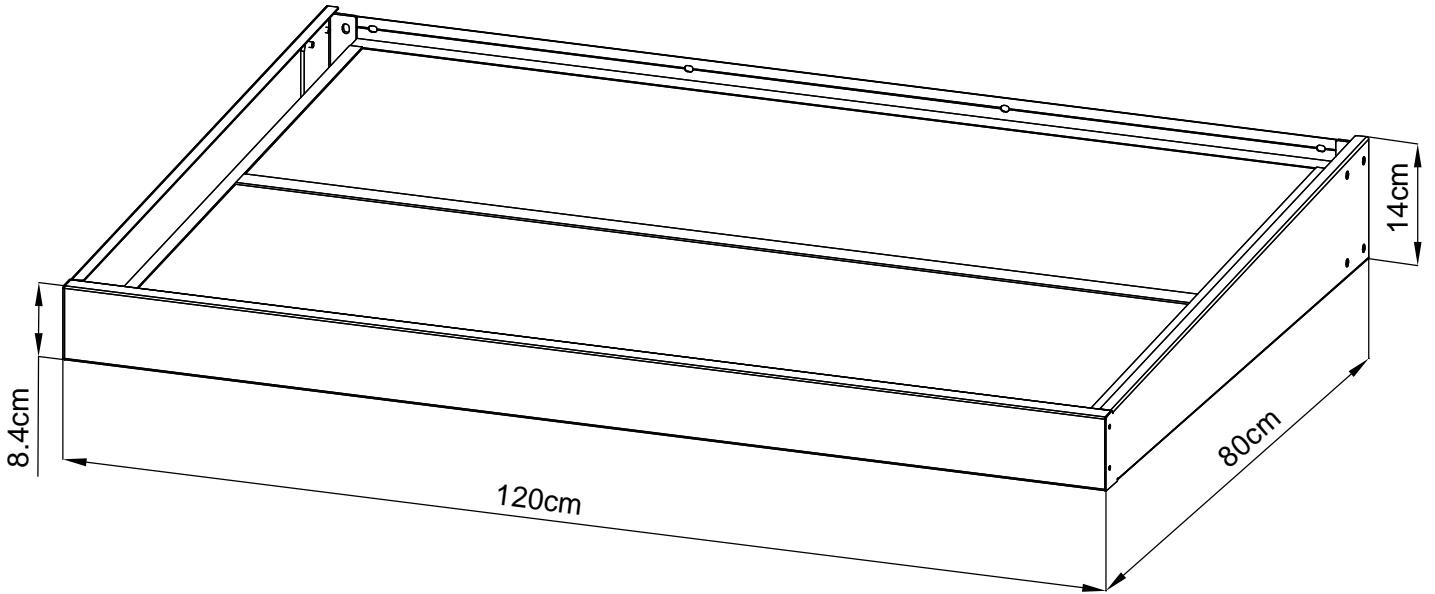

# Size of Carrie B:

# Area of installation requirement:

NO.	IMAGE	mm	QTY	NO.	IMAGE	mm	QTY
YP-A51		800	x1	YP-B59		1146	x1
YP-A51a		800	x1	YP-B60		7000	x1
YP-A52		779	x1	YP-B70		M4x10	x8
YP-A52a		779	x1	YP-B71		M6x12	x8
YP-A53		130	x2	YP-B72		ST4.2x16	x4
YP-B54		1127	x1	YP-B73		ST6x80	x10
YP-A55		748	x2	YP-B74		M6x80	x10
YP-B56		1098	x1	YP-B75		M6	x10
YP-B57		1197	x1				
YP-B58		1124x382	x2				