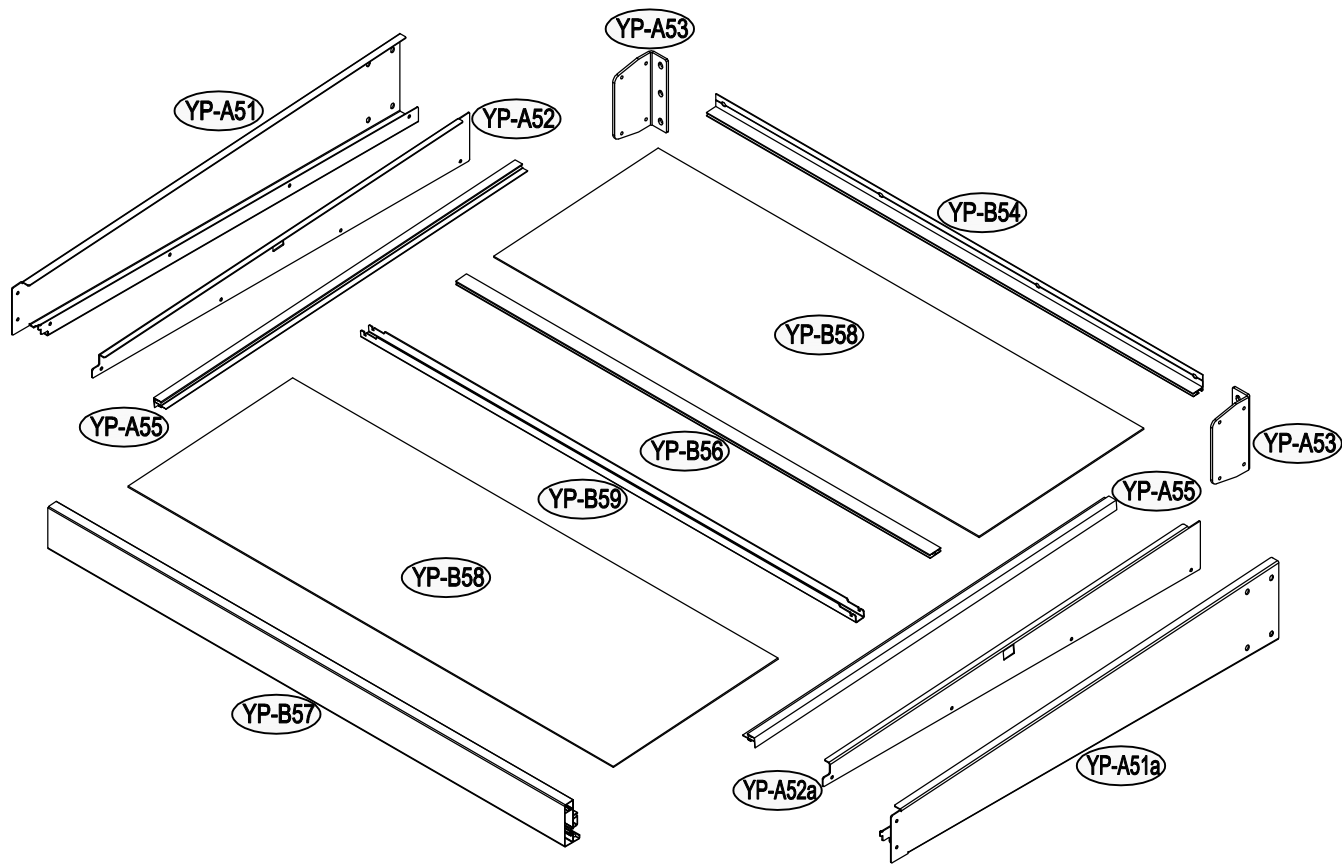

# Size of Carrie B:

# Area of installation requirement:

NO.	IMAGE	mm	QTY	NO.	IMAGE	mm	QTY
YP-A51		800	x1	YP-B59		1146	x1
YP-A51a		800	x1	YP-B60		7000	x1
YP-A52		779	x1	YP-B70		M4x10	x8
YP-A52a		779	x1	YP-B71		M6x12	x8
YP-A53		130	x2	YP-B72		ST4.2x16	x4
YP-B54		1127	x1	YP-B73		ST6x80	x10
YP-A55		748	x2	YP-B74		M6x80	x10
YP-B56		1098	x1	YP-B75		M6	x10
YP-B57		1197	x1				
YP-B58		1124x382	x2				