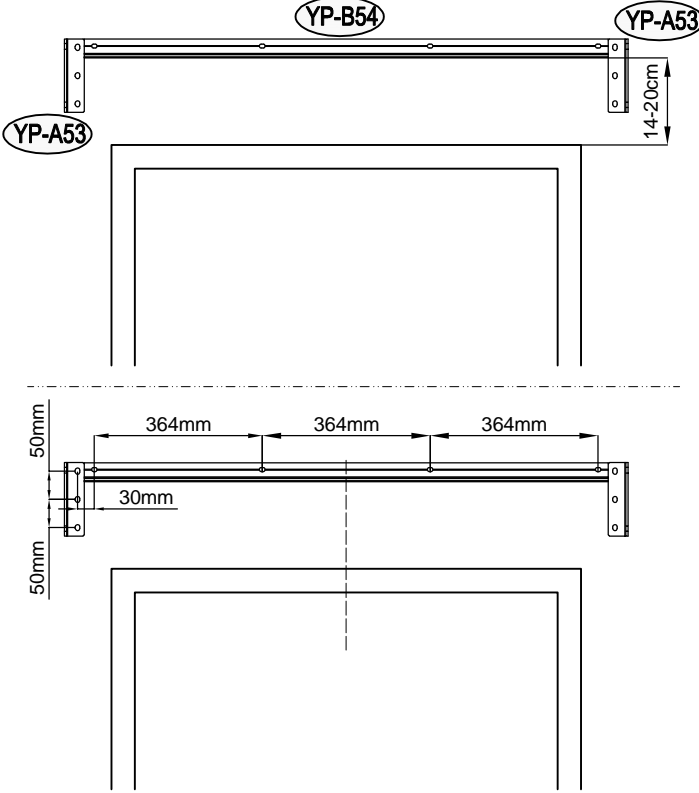

# Size of Carrie B:

# Area of installation requirement:

NO.	IMAGE	mm	QTY	NO.	IMAGE	mm	QTY
YP-A51		800	x1	YP-B59		1146	x1
YP-A51a		800	x1	YP-B60		7000	x1
YP-A52		779	x1	YP-B70		M4x10	x8
YP-A52a		779	x1	YP-B71		M6x12	x8
YP-A53		130	x2	YP-B72		ST4.2x16	x4
YP-B54		1127	x1	YP-B73		ST6x80	x10
YP-A55		748	x2	YP-B74		M6x80	x10
YP-B56		1098	x1	YP-B75		M6	x10
YP-B57		1197	x1				
YP-B58		1124x382	x2				

1	 YP-A51 [x1]	 YP-A52 [x1]	 YP-B70 [x4]	
---	--	--	--	--

2	 YP-A51a [x1]	 YP-A52a [x1]	 YP-B70 [x4]	
---	---	---	--	--

<b>3</b>	 YP-A53 [x2]	 YP-B54 [x1]	
----------	--	--	--

<b>4</b>	 YP-B74 [x10]	
----------	---	--